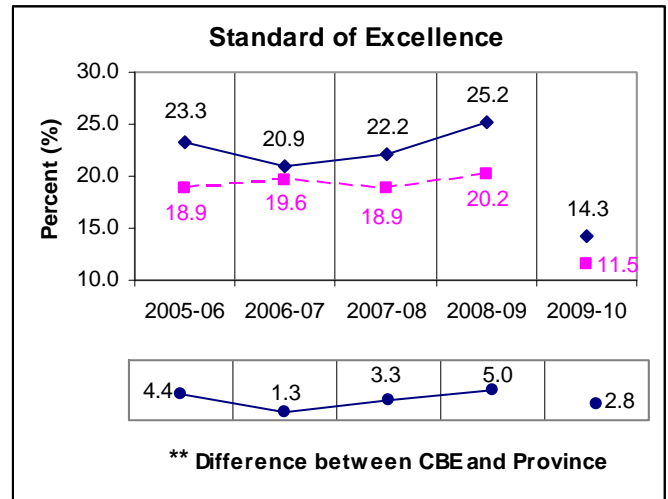

Five-Year Diploma Examinations Results Social Studies 33

NOTE:

A positive difference on the **Difference between CBE and Province** graph indicates the CBE result is higher than that of the province, whereas a negative difference indicates a lower CBE performance.