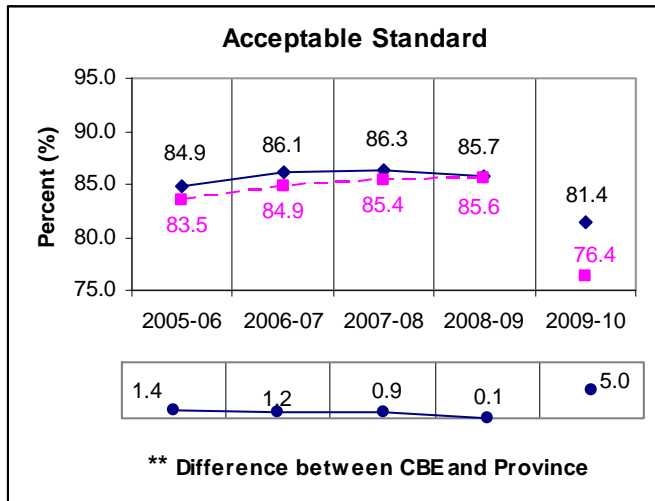

Five-Year Diploma Examinations Results Social Studies 33

NOTE:

A positive difference on the **Difference between CBE and Province** graph indicates the CBE result is higher than that of the province, whereas a negative difference indicates a lower CBE performance.