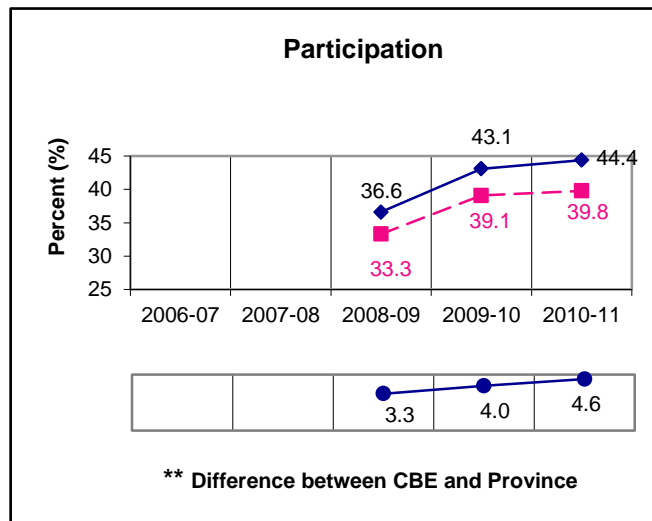

Five Year Diploma Examinations Results Chemistry 30

Note:

** A positive difference on the **Difference between CBE and Province** graph indicates the CBE result is higher than that of the province, whereas a negative difference indicates a lower CBE performance