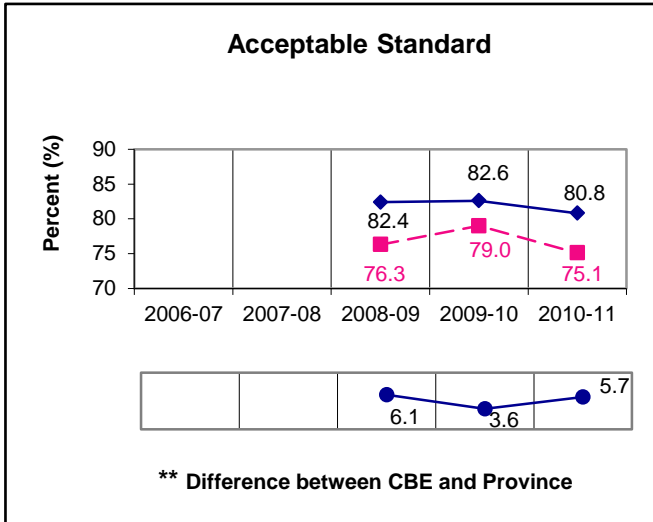

Five Year Diploma Examinations Results Chemistry 30

Note:

** A positive difference on the **Difference between CBE and Province** graph indicates the CBE result is higher than that of the province, whereas a negative difference indicates a lower CBE performance