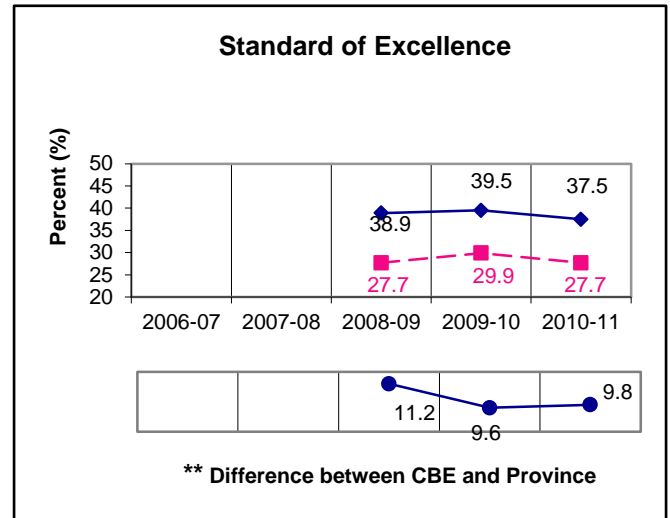

Five Year Diploma Examinations Results Chemistry 30

Note:

** A positive difference on the **Difference between CBE and Province** graph indicates the CBE result is higher than that of the province, whereas a negative difference indicates a lower CBE performance