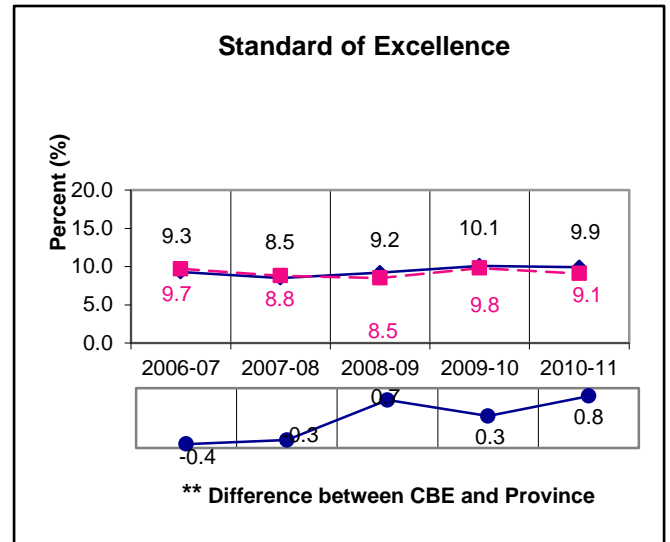

Five Year Diploma Examinations Results English Language Arts 30-2

Note:

** A positive difference on the **Difference between CBE and Province** graph indicates the CBE result is higher than that of the province, whereas a negative difference indicates a lower CBE performance