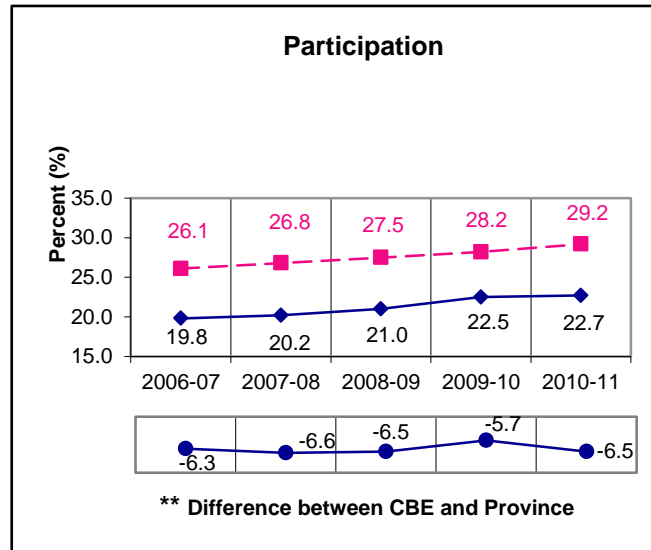

Five Year Diploma Examinations Results English Language Arts 30-2

Note:

** A positive difference on the **Difference between CBE and Province** graph indicates the CBE result is higher than that of the province, whereas a negative difference indicates a lower CBE performance