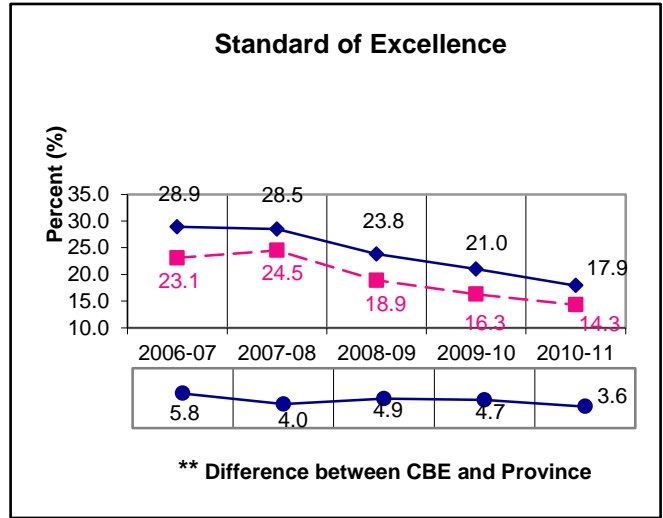

Five Year Diploma Examinations Results French Language Arts 30-1

Note:

** A positive difference on the **Difference between CBE and Province** graph indicates the CBE result is higher than that of the province, whereas a negative difference indicates a lower CBE performance