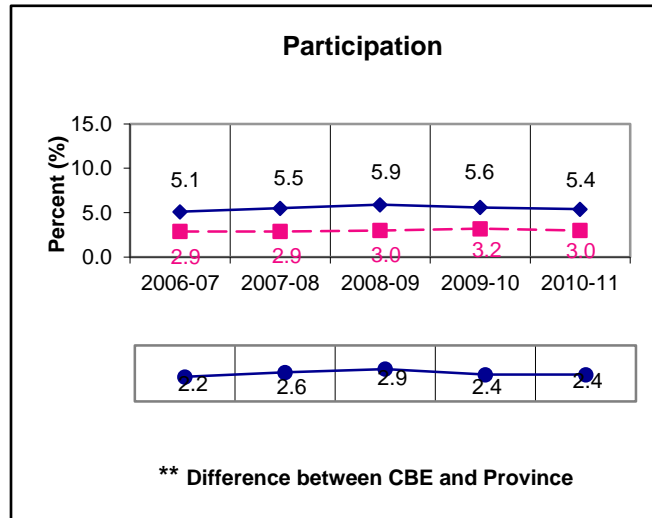

Five Year Diploma Examinations Results French Language Arts 30-1

Note:

** A positive difference on the **Difference between CBE and Province** graph indicates the CBE result is higher than that of the province, whereas a negative difference indicates a lower CBE performance