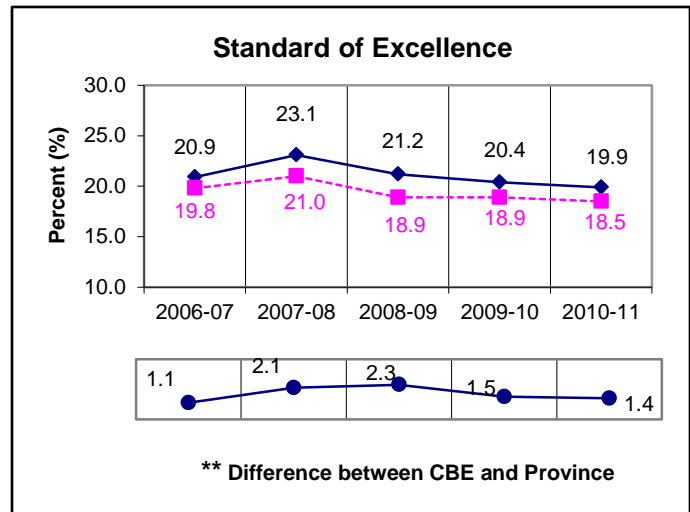

## Grade 6 English Language Arts Results \*All Students Enrolled (Cohort)

Note:

\* The **All Students Enrolled (Cohort)** category includes both writers and non-writers. Alberta Education requires jurisdictions to report cohort results.

\*\* A positive difference on the **Difference between CBE and Province** graph indicates the CBE result is higher than that of the province, whereas a negative difference indicates a lower CBE performance