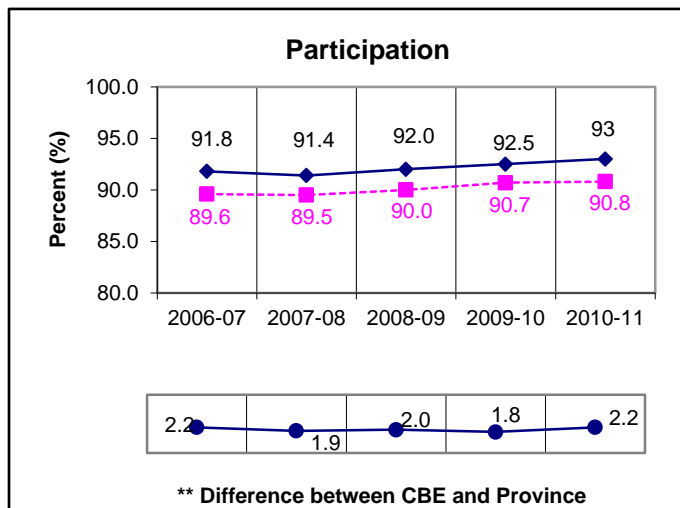

## Grade 6 English Language Arts Results \*All Students Enrolled (Cohort)

Note:

\* The **All Students Enrolled (Cohort)** category includes both writers and non-writers. Alberta Education requires jurisdictions to report cohort results.

\*\* A positive difference on the **Difference between CBE and Province** graph indicates the CBE result is higher than that of the province, whereas a negative difference indicates a lower CBE performance