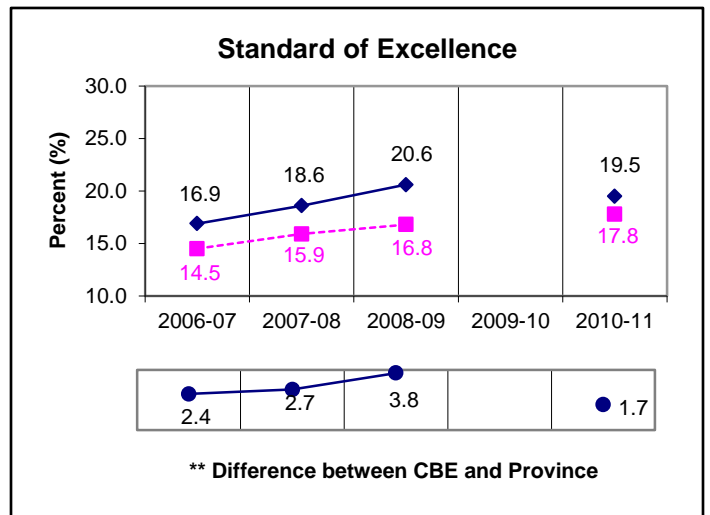

Grade 6 Math Results

*All Students Enrolled (Cohort)

2010-2011 is the first year of full implementation for the Grade 6 PAT for the new math program of studies.

Note:

* The **All Students Enrolled (Cohort)** category includes both writers and non-writers. Alberta Education requires jurisdictions to report cohort results.

** A positive difference on the **Difference between CBE and Province** graph indicates the CBE result is higher than that of the province, whereas a negative difference indicates a lower CBE performance