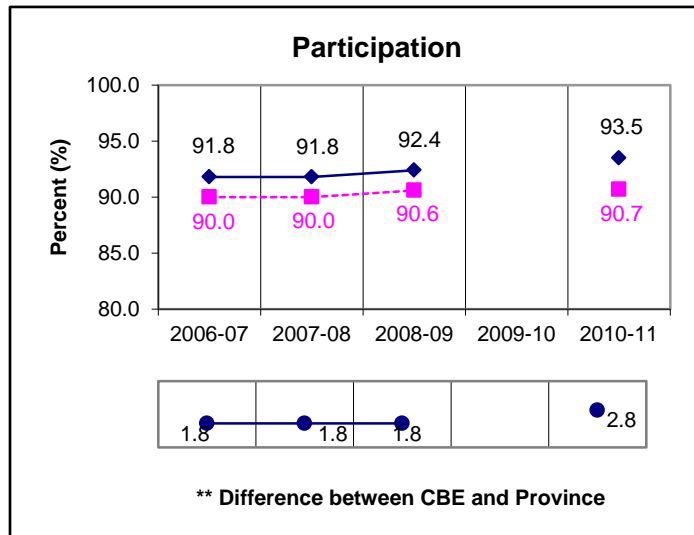

Grade 6 Math Results

*All Students Enrolled (Cohort)

2010-2011 is the first year of full implementation for the Grade 6 PAT for the new math program of studies.

Note:

* The **All Students Enrolled (Cohort)** category includes both writers and non-writers. Alberta Education requires jurisdictions to report cohort results.

** A positive difference on the **Difference between CBE and Province** graph indicates the CBE result is higher than that of the province, whereas a negative difference indicates a lower CBE performance