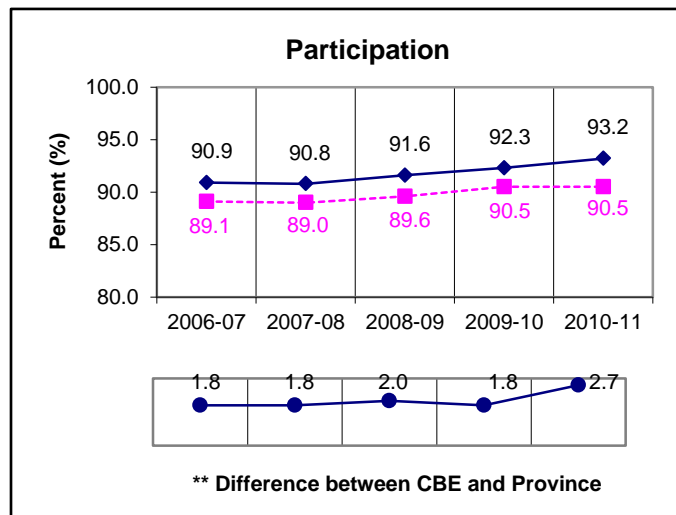

Grade 6 Science Results

*All Students Enrolled (Cohort)

Note:

* The **All Students Enrolled (Cohort)** category includes both writers and non-writers. Alberta Education requires jurisdictions to report cohort results.

** A positive difference on the **Difference between CBE and Province** graph indicates the CBE result is higher than that of the province, whereas a negative difference indicates a lower CBE performance