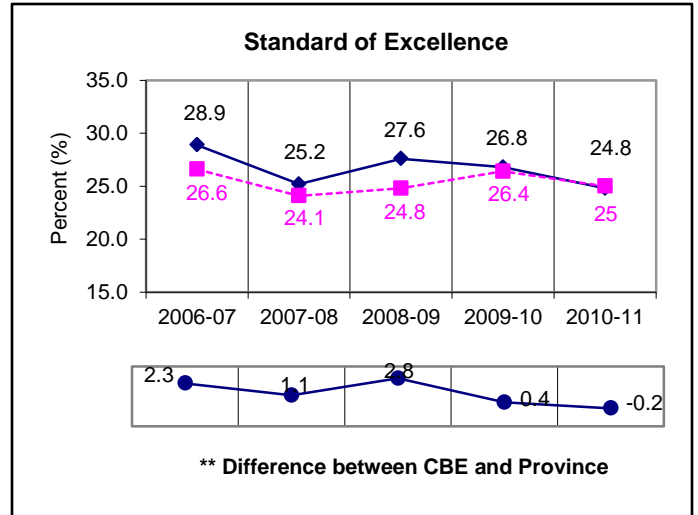

Grade 6 Science Results

*All Students Enrolled (Cohort)

Note:

* The **All Students Enrolled (Cohort)** category includes both writers and non-writers. Alberta Education requires jurisdictions to report cohort results.

** A positive difference on the **Difference between CBE and Province** graph indicates the CBE result is higher than that of the province, whereas a negative difference indicates a lower CBE performance