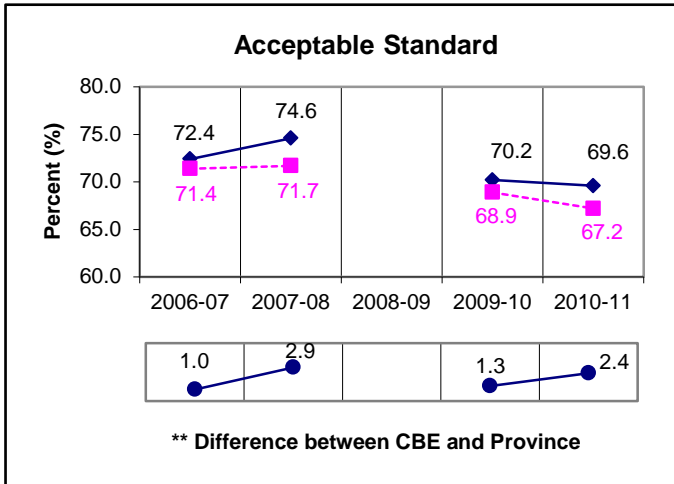

## Grade 9 Social Studies Results \*All Students Enrolled (Cohort)

This is the second year of administration of the Grade 9 Provincial Achievement Test for the new program of studies in social studies.

Note:

\* The **All Students Enrolled (Cohort)** category includes both writers and non-writers. Alberta Education requires jurisdictions to report cohort results.

\*\* A positive difference on the **Difference between CBE and Province** graph indicates the CBE result is higher than that of the province, whereas a negative difference indicates a lower CBE performance