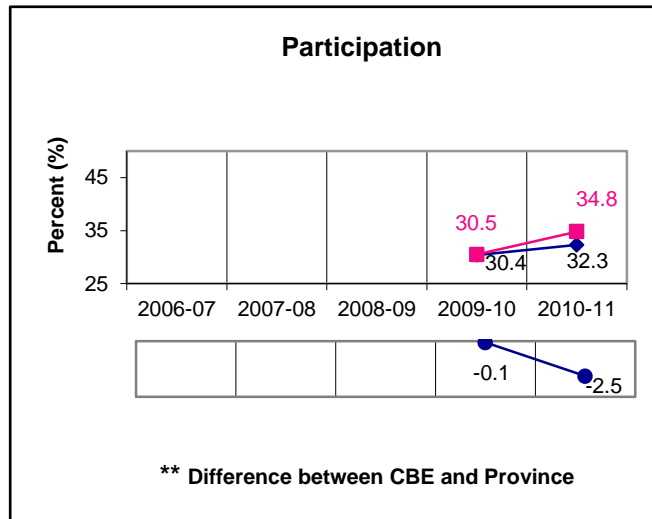

Five Year Diploma Examinations Results Social Studies 30-2

This is the second year of administration for the diploma examinations for Social Studies 30-2.

Note:

** A positive difference on the **Difference between CBE and Province** graph indicates the CBE result is higher than that of the province, whereas a negative difference indicates a lower CBE performance