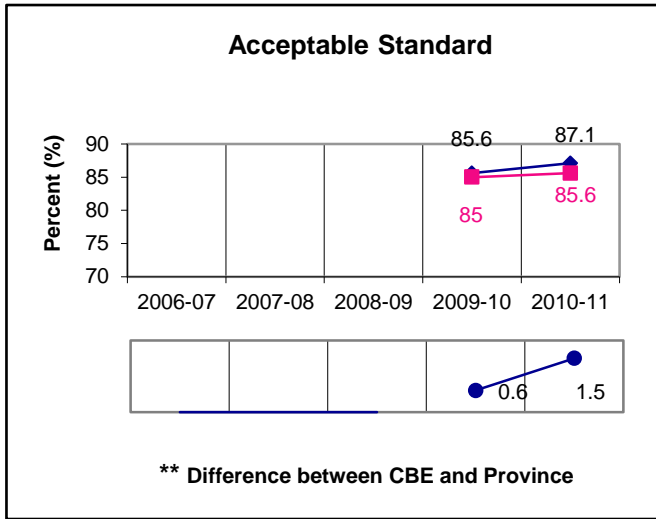

Five Year Diploma Examinations Results Social Studies 30-2

This is the second year of administration for the diploma examinations for Social Studies 30-2.

Note:

** A positive difference on the **Difference between CBE and Province** graph indicates the CBE result is higher than that of the province, whereas a negative difference indicates a lower CBE performance