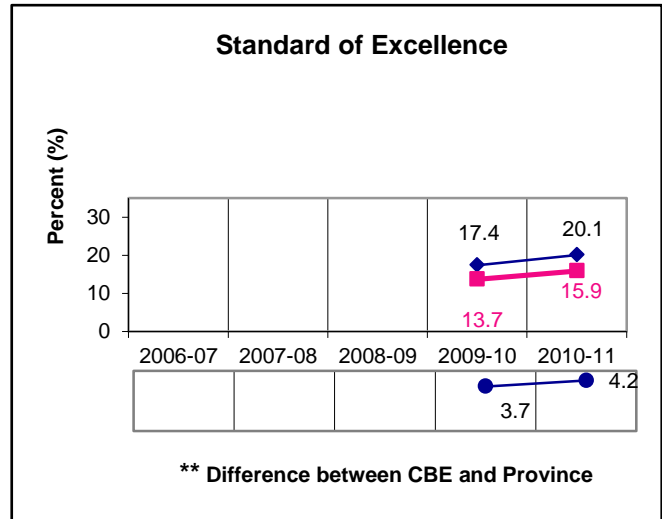

Five Year Diploma Examinations Results Social Studies 30-2

This is the second year of administration for the diploma examinations for Social Studies 30-2.

Note:

** A positive difference on the **Difference between CBE and Province** graph indicates the CBE result is higher than that of the province, whereas a negative difference indicates a lower CBE performance