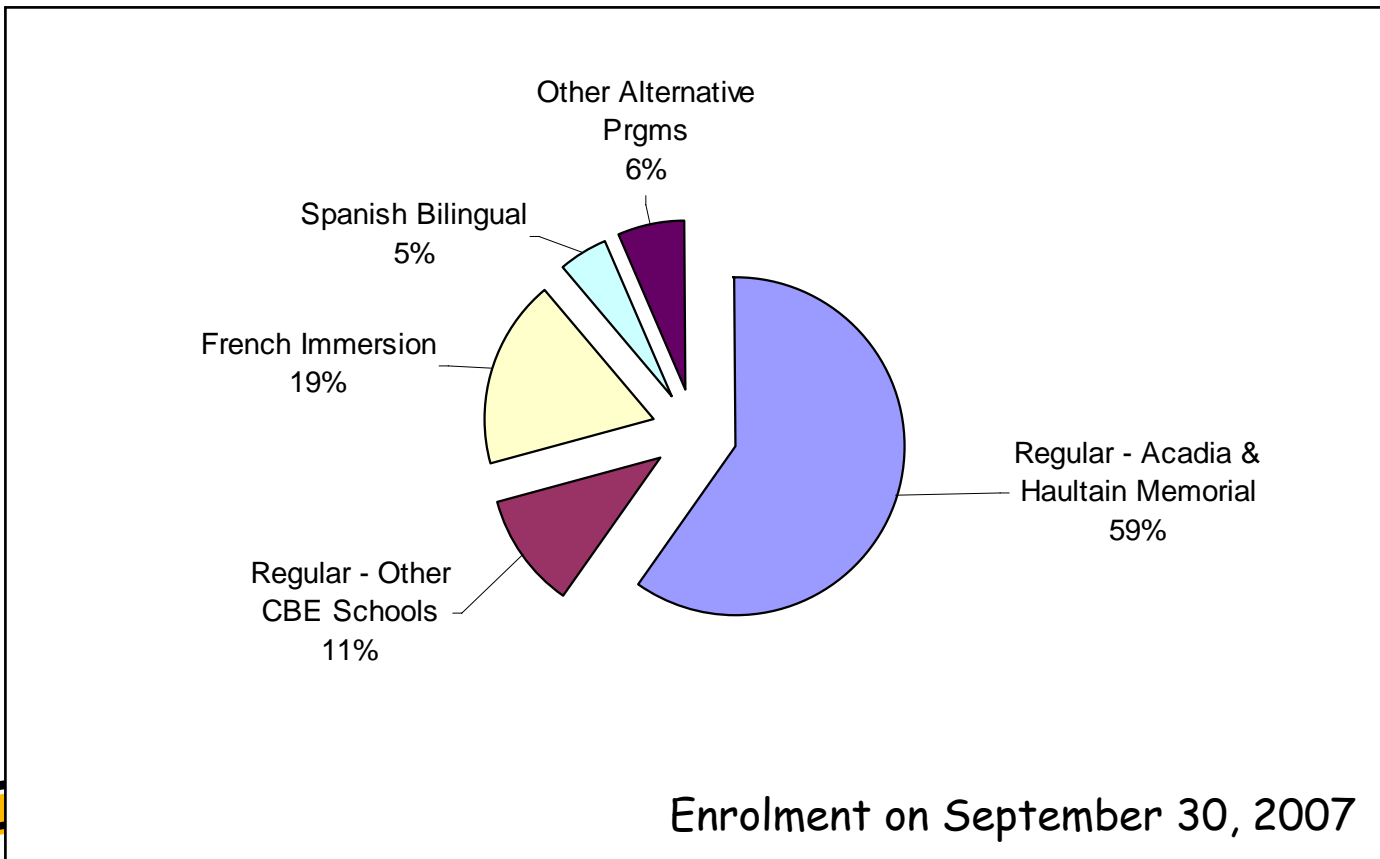

McKenzie Towne CBE Enrolment (k-4)