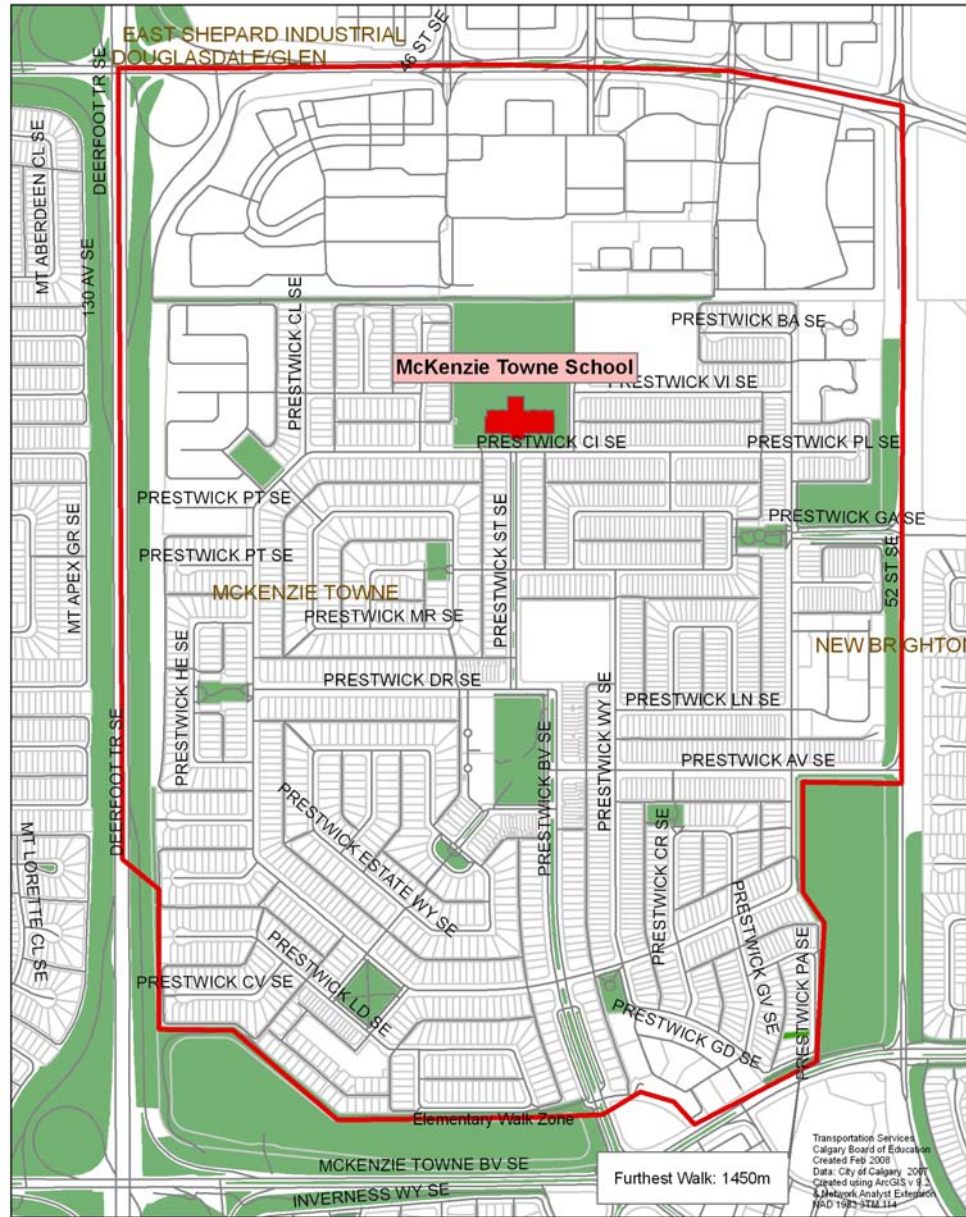

Calgary Board of Education

McKenzie Towne School Potential Walk Zone

Calgary Board of Education

McKenzie Towne Future Plan

- Accommodate students at David Thompson School until a middle school is built in the community. The middle school site is located at 155 Inverness Park SE.
- The middle school will continue to be ranked in the capital plan. At this time there is no approval from Alberta Education.