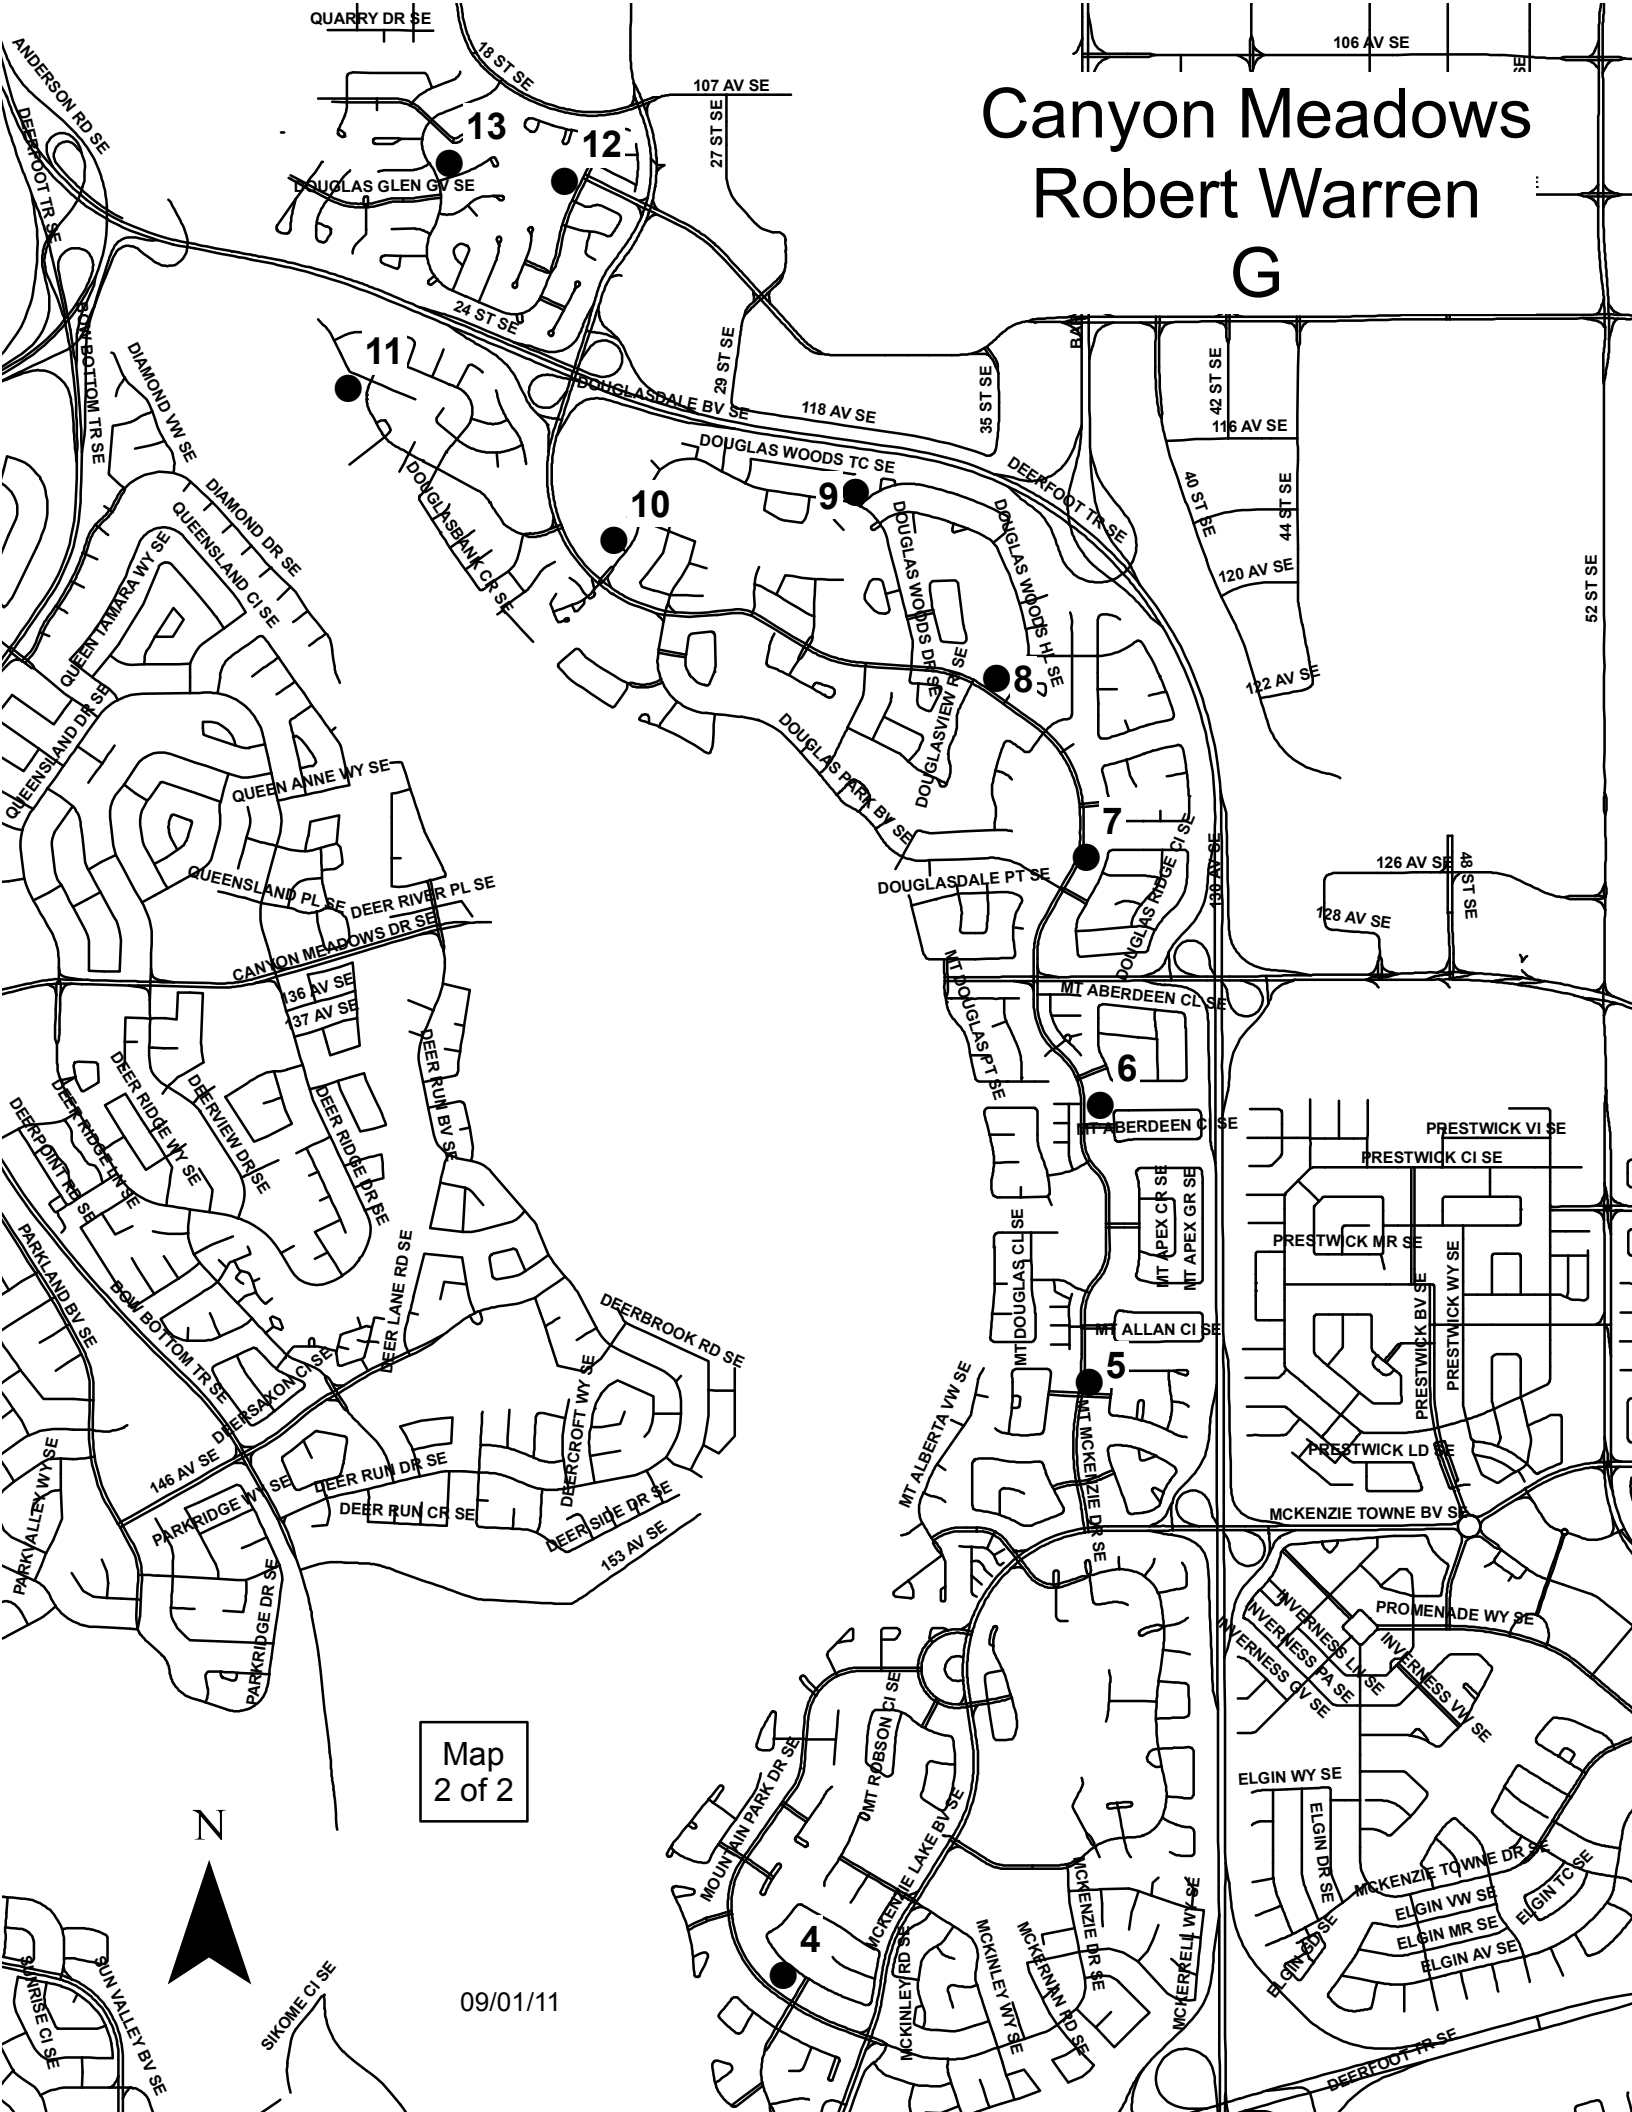

Canyon Meadows Robert Warren G

Map
2 of 2

09/01/11