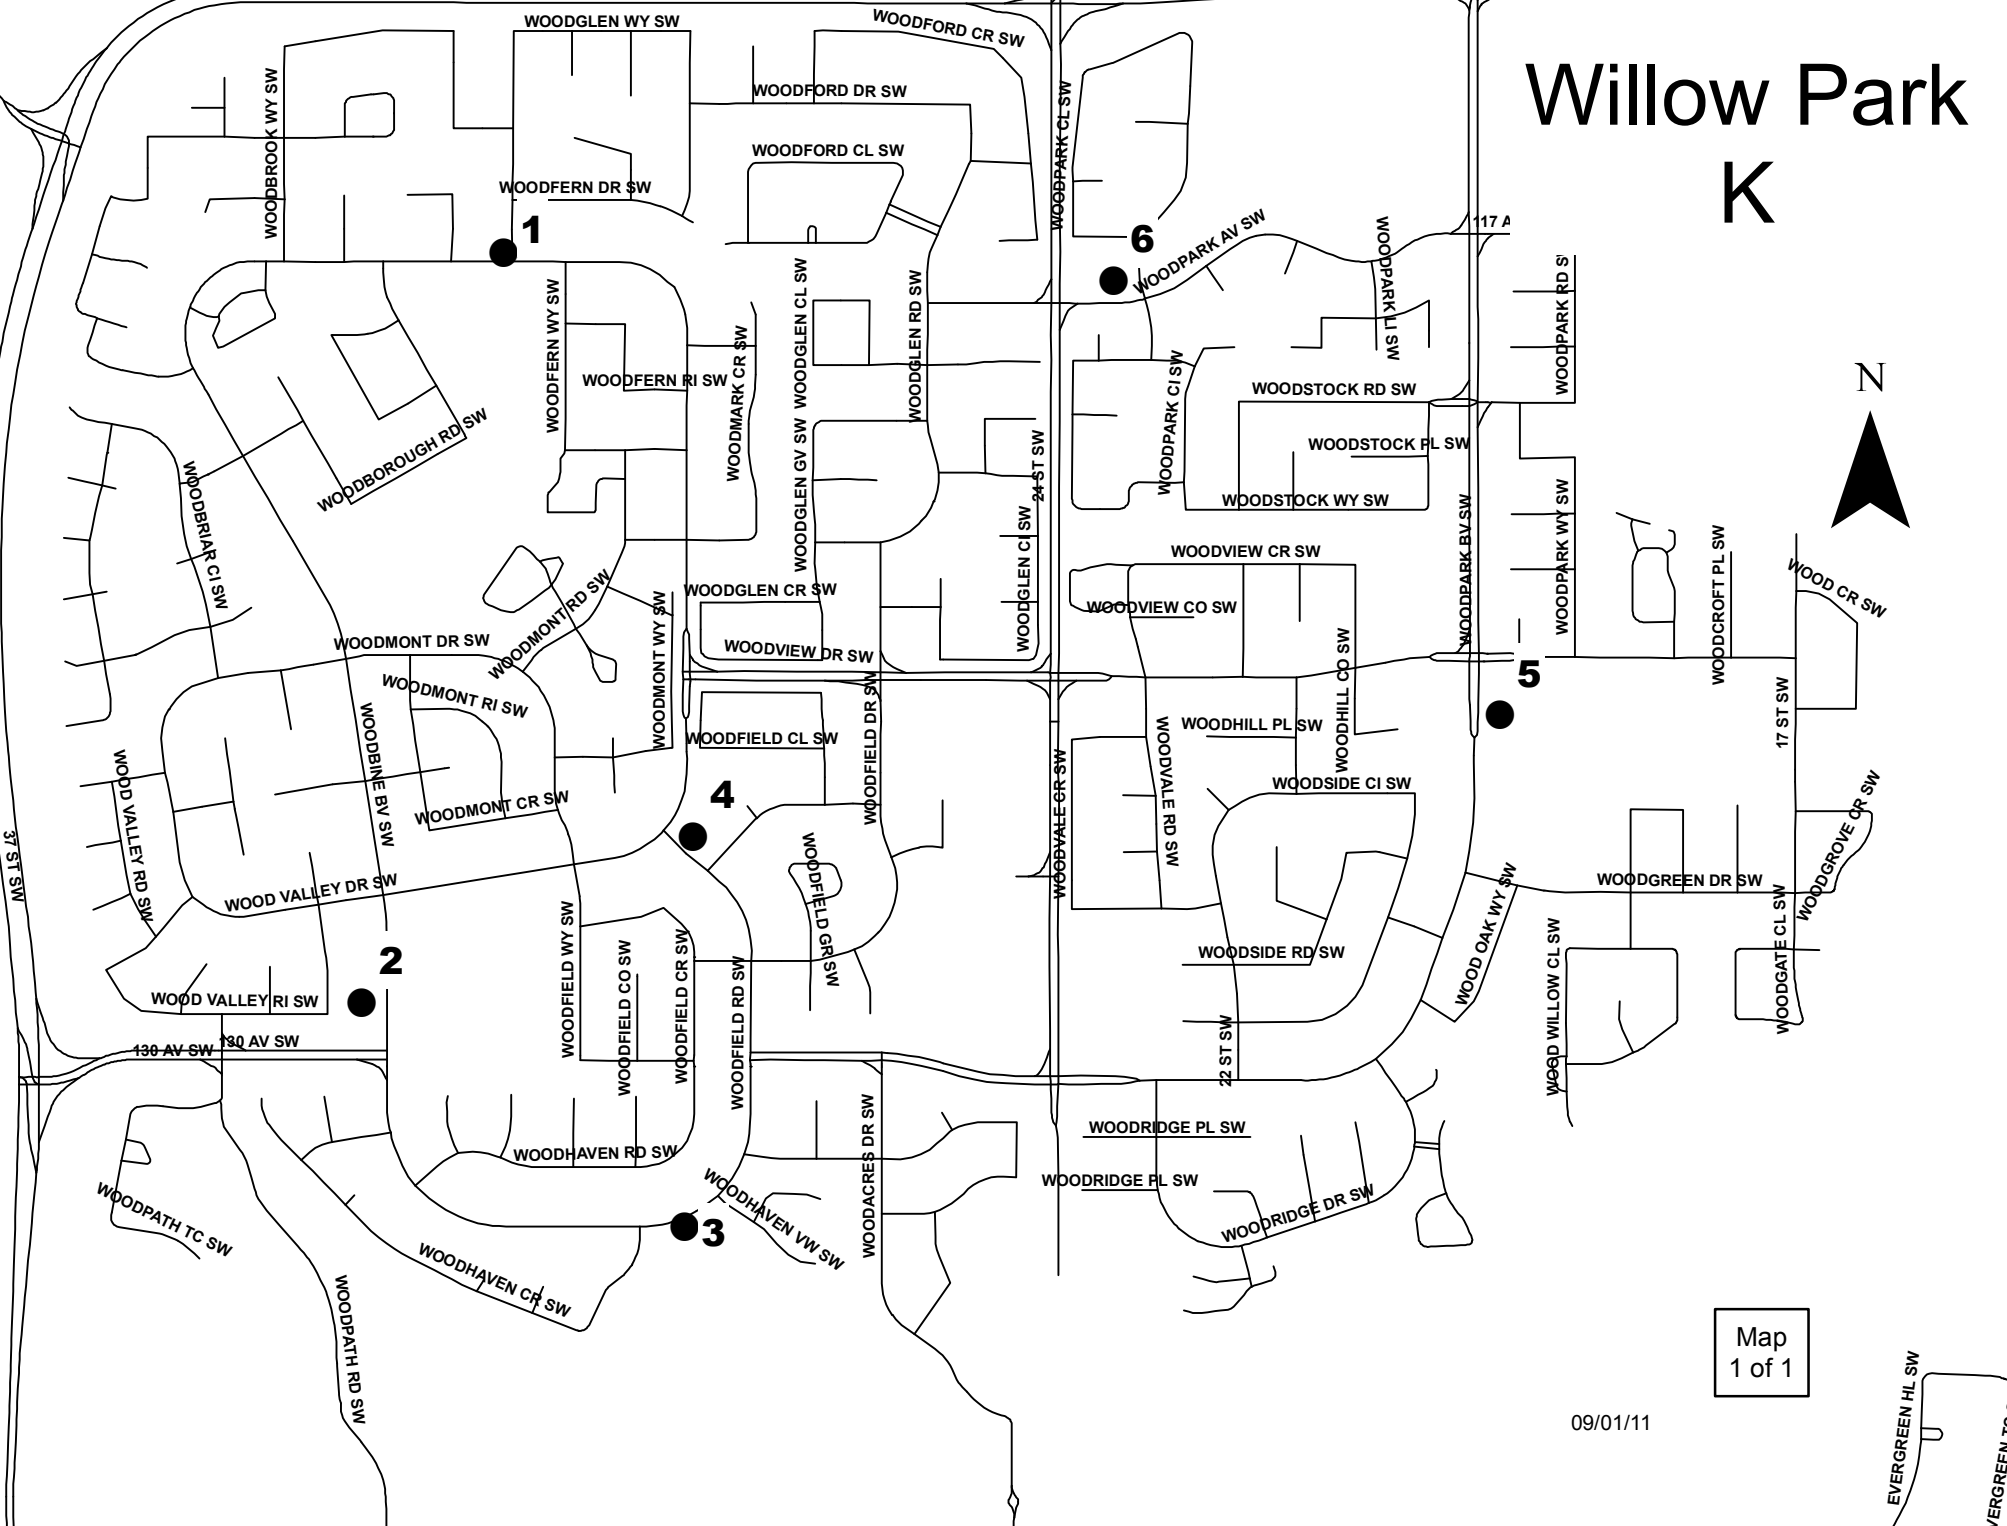

Willow Park K

Map
1 of 1

09/01/11

CEDARDALE CR SW

CEDARGROVE LN SW

BRACEWOOD RD SW

ANDERSON RD SW

WOODGLEN WY SW

WOODFORD CR SW

WOODBROOK WY SW

WOODFORD DR SW

WOODFERN DR SW

WOODFORD CL SW

WOODPARK AV SW

WOODPARK LL SW

117 A

WOODGATE CL SW

WOODGROVE CR SW

WOOD VALLEY RI SW

130 AV SW

130 AV SW

WOODHAVEN RD SW

WOODHAVEN VW SW

WOODACRES DR SW

WOODRIDGE PL SW

WOODRIDGE PL SW

WOODRIDGE DR SW

WOODPATH TC SW

WOODPATH RD SW

WOODHAVEN CR SW

EVERGREEN HL SW

EVERGREEN TC SW