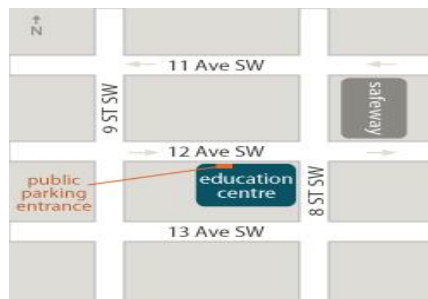

See below for more detail on parking and transportation options:

Parking at Education Centre: 1221 – 8 St. S.W.

- Parkade access is on the right-hand side of 12th Avenue S.W. just east of 9th Street S.W. The parkade door will open automatically as you approach the door.

- Visitors may park on the first level, except in designated spots.

Street parking or nearby parking lots

- **3-hour metered street parking** is available on 12th and 13th Avenue S.W. between 8th and 9th Street S.W.
- **2-hour free street parking** is available on 13th Avenue between 9th and 10th Street S.W.
- *Free parking southwest past 13th Avenue and 9th Street S.W.

Nearby parking lots

LOT 3 Address: 902 11th Ave SW	Daily Parking
	Early Bird: \$11 valid till 7pm Daily Max: \$13 valid till 7pm
LOT 16 - Colliers Surface Address: 1105 13 Street SW	Daily Parking
	\$3/hour; \$5 Early Bird (5a.m.-8:30 a.m.) \$7 Daily Max till 7 p.m.

Public Transit

- C-Train stops at 7th Avenue and 8th Street S.W., if you travel from the northwest or 7th Avenue and 7th Street S.W., if you travel from the south or northeast. It's approximately an eight-minute walk to the Education Centre on 12th Avenue and 8th Street S.W.