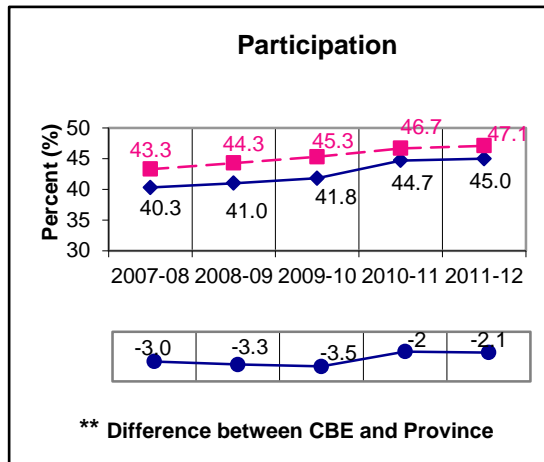

## Biology 30

**NOTE:**

A positive difference on the Difference between CBE and Province graph indicates the CBE result is higher than that of the province, whereas a negative difference indicates a lower CBE performance.