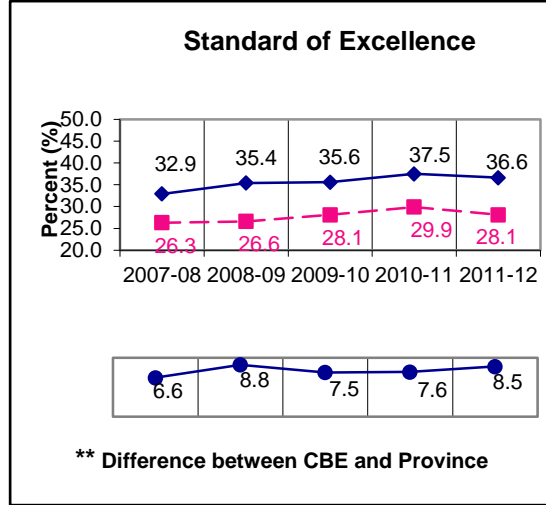

## Biology 30

**NOTE:**

A positive difference on the Difference between CBE and Province graph indicates the CBE result is higher than that of the province, whereas a negative difference indicates a lower CBE performance.