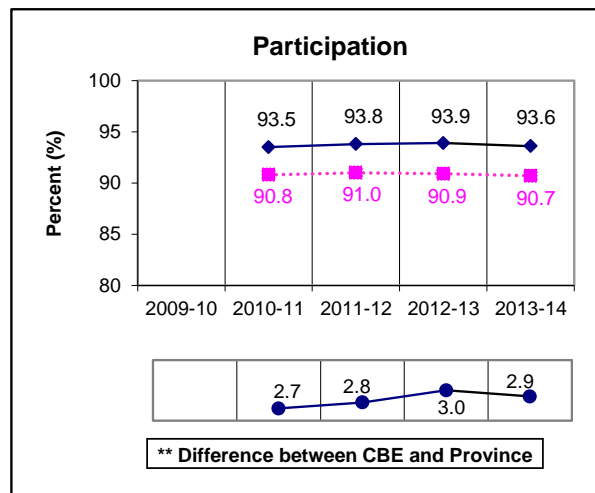

Grade 6 Mathematics Results *All Students Enrolled (Cohort)

* The **All Students Enrolled (Cohort)** category includes both writers and non-writers. Alberta Education requires jurisdictions to report cohort results.

** A positive difference on the **Difference between CBE and Province** graph indicates the CBE result is higher than that of the province, whereas a negative difference indicates a lower CBE performance.