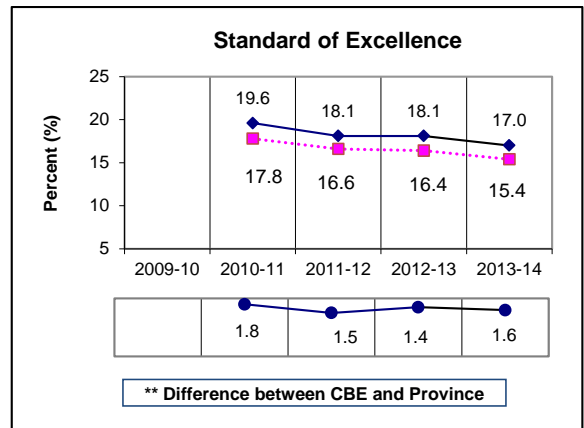

Grade 6 Mathematics Results *All Students Enrolled (Cohort)

* The **All Students Enrolled (Cohort)** category includes both writers and non-writers. Alberta Education requires jurisdictions to report cohort results.

** A positive difference on the **Difference between CBE and Province** graph indicates the CBE result is higher than that of the province, whereas a negative difference indicates a lower CBE performance.