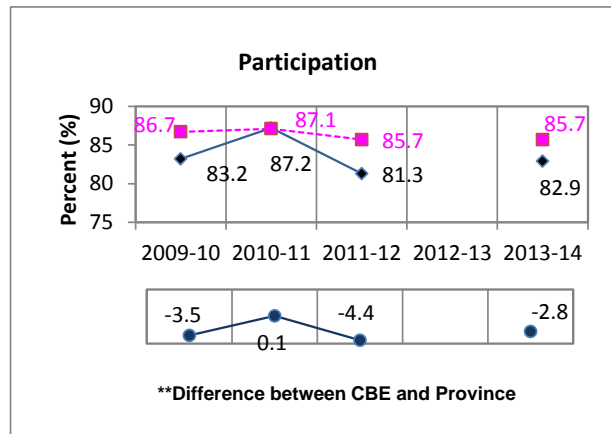

Grade 9 Knowledge and Employability Science Results *All Students Enrolled (Cohort)

* The **All Students Enrolled (Cohort)** category includes both writers and non-writers. Alberta Education requires jurisdictions to report cohort results.

** A positive difference on the **Difference between CBE and Province** graph indicates the CBE result is higher than that of the province, whereas a negative difference indicates a lower CBE performance.