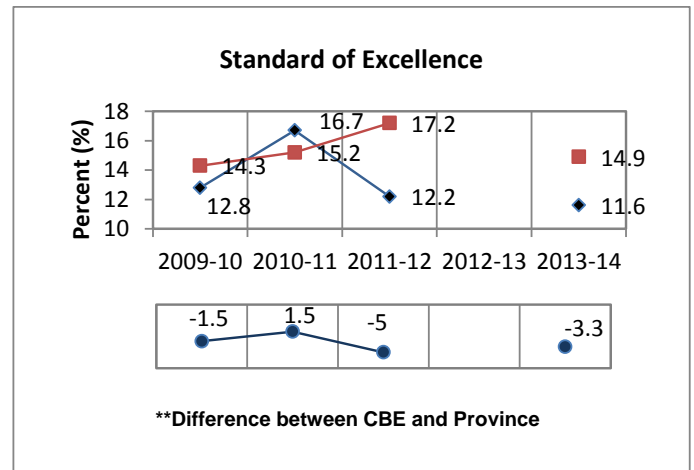

Grade 9 Knowledge and Employability Science Results *All Students Enrolled (Cohort)

* The **All Students Enrolled (Cohort)** category includes both writers and non-writers. Alberta Education requires jurisdictions to report cohort results.

** A positive difference on the **Difference between CBE and Province** graph indicates the CBE result is higher than that of the province, whereas a negative difference indicates a lower CBE performance.