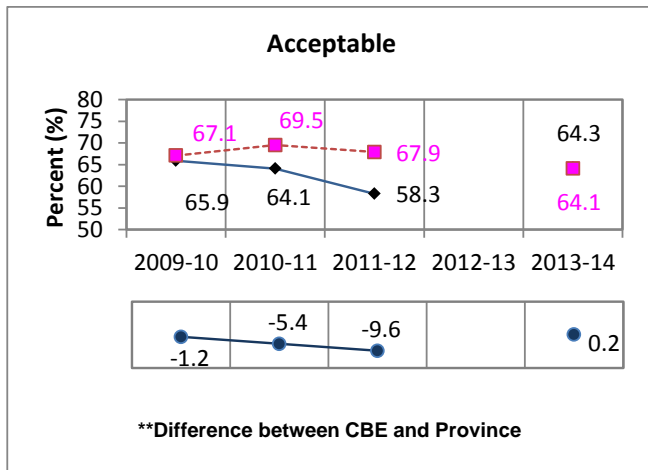

Grade 9 Knowledge and Employability Science Results *All Students Enrolled (Cohort)

* The **All Students Enrolled (Cohort)** category includes both writers and non-writers. Alberta Education requires jurisdictions to report cohort results.

** A positive difference on the **Difference between CBE and Province** graph indicates the CBE result is higher than that of the province, whereas a negative difference indicates a lower CBE performance.