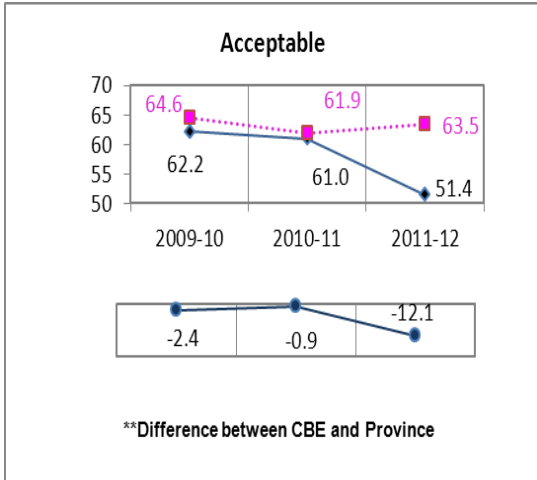

Grade 9 Knowledge and Employability Social Studies Results

***All Students Enrolled (Cohort)**

Note:

* The **All Students Enrolled (Cohort)** category includes both writers and non-writers. Alberta Education requires jurisdictions to report cohort results.

** A positive difference on the **Difference between CBE and Province** graph indicates the CBE result is higher than that of the province, whereas a negative difference indicates a lower CBE performance.