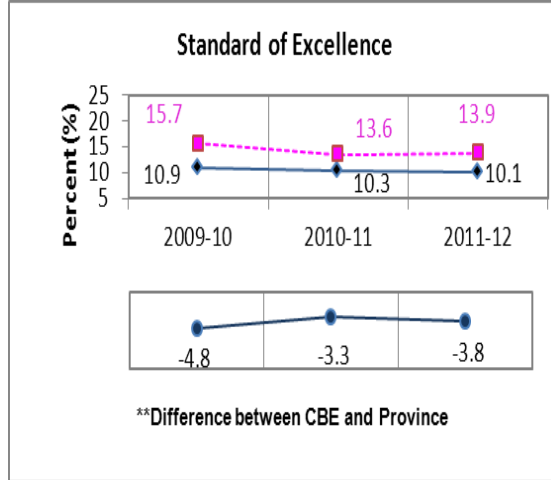

Grade 9 Knowledge and Employability Social Studies Results

***All Students Enrolled (Cohort)**

Note:

* The **All Students Enrolled (Cohort)** category includes both writers and non-writers. Alberta Education requires jurisdictions to report cohort results.

** A positive difference on the **Difference between CBE and Province** graph indicates the CBE result is higher than that of the province, whereas a negative difference indicates a lower CBE performance.