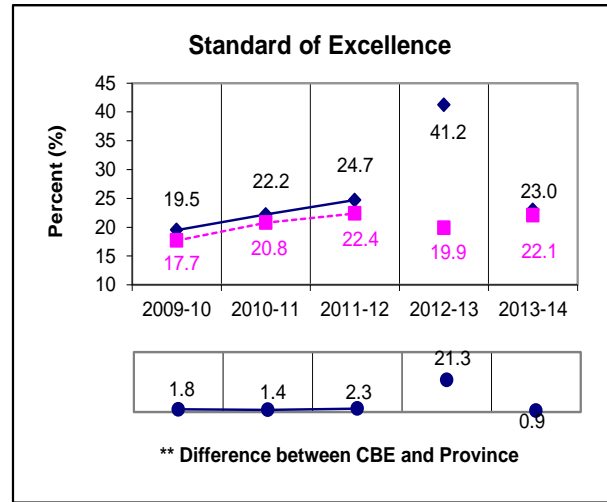

Grade 9 Science Results *All Students Enrolled (Cohort)

* The **All Students Enrolled (Cohort)** category includes both writers and non-writers. Alberta Education requires jurisdictions to report cohort results.

** A positive difference on the **Difference between CBE and Province** graph indicates the CBE result is higher than that of the province, whereas a negative difference indicates a lower CBE performance.