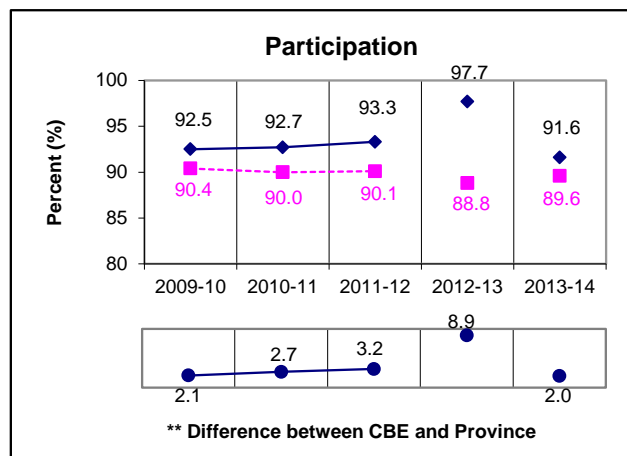

Grade 9 Science Results *All Students Enrolled (Cohort)

* The **All Students Enrolled (Cohort)** category includes both writers and non-writers. Alberta Education requires jurisdictions to report cohort results.

** A positive difference on the **Difference between CBE and Province** graph indicates the CBE result is higher than that of the province, whereas a negative difference indicates a lower CBE performance.

NOTE: It is important to note that participation in Grade 9 Provincial Achievement Tests was substantially impacted by the flooding in June 2013. Extreme caution should be used when interpreting trends over time.