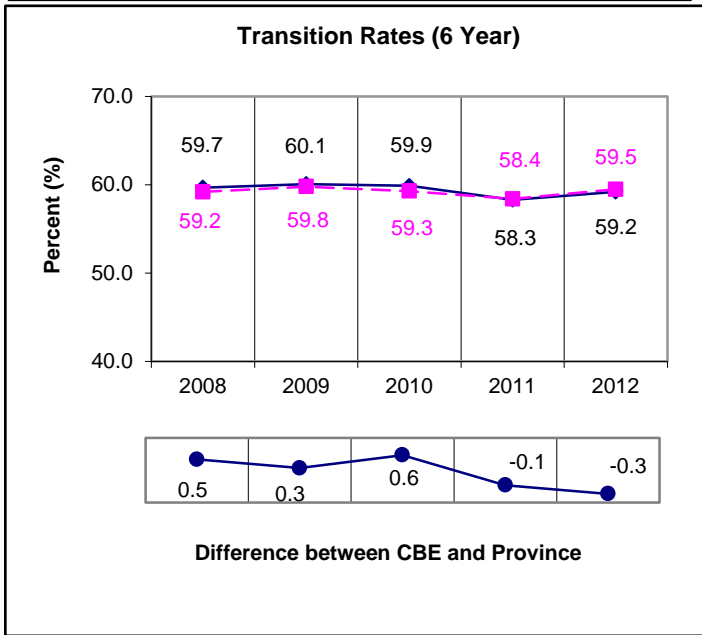

# High School to Post Secondary Transition Rate\*

Reporting Year:2011/ 2012

\* Students from the Grade 10 Cohort are counted as post-secondary students if they are registered in a post-secondary-level program at an Alberta post-secondary institution or if they are registered in an apprenticeship program in Alberta.