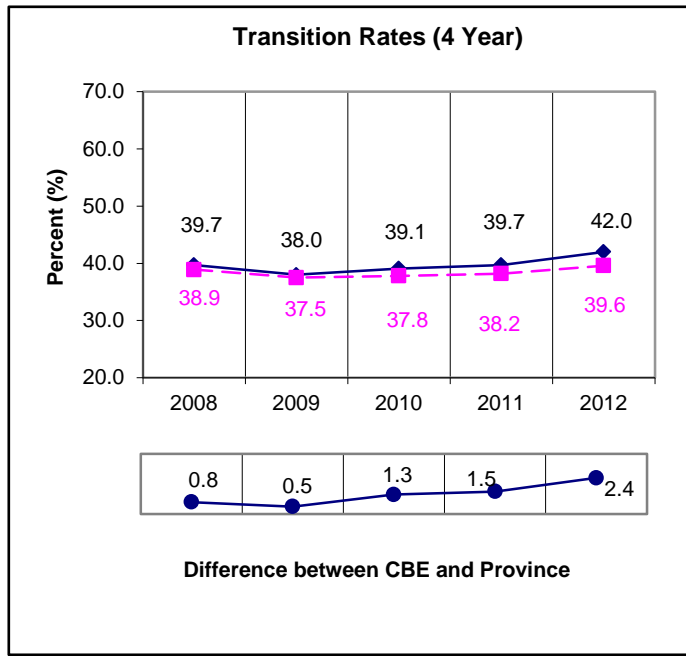

# High School to Post Secondary Transition Rate\*

Reporting Year:2011/ 2012

\* Students from the Grade 10 Cohort are counted as post-secondary students if they are registered in a post-secondary-level program at an Alberta post-secondary institution or if they are registered in an apprenticeship program in Alberta.