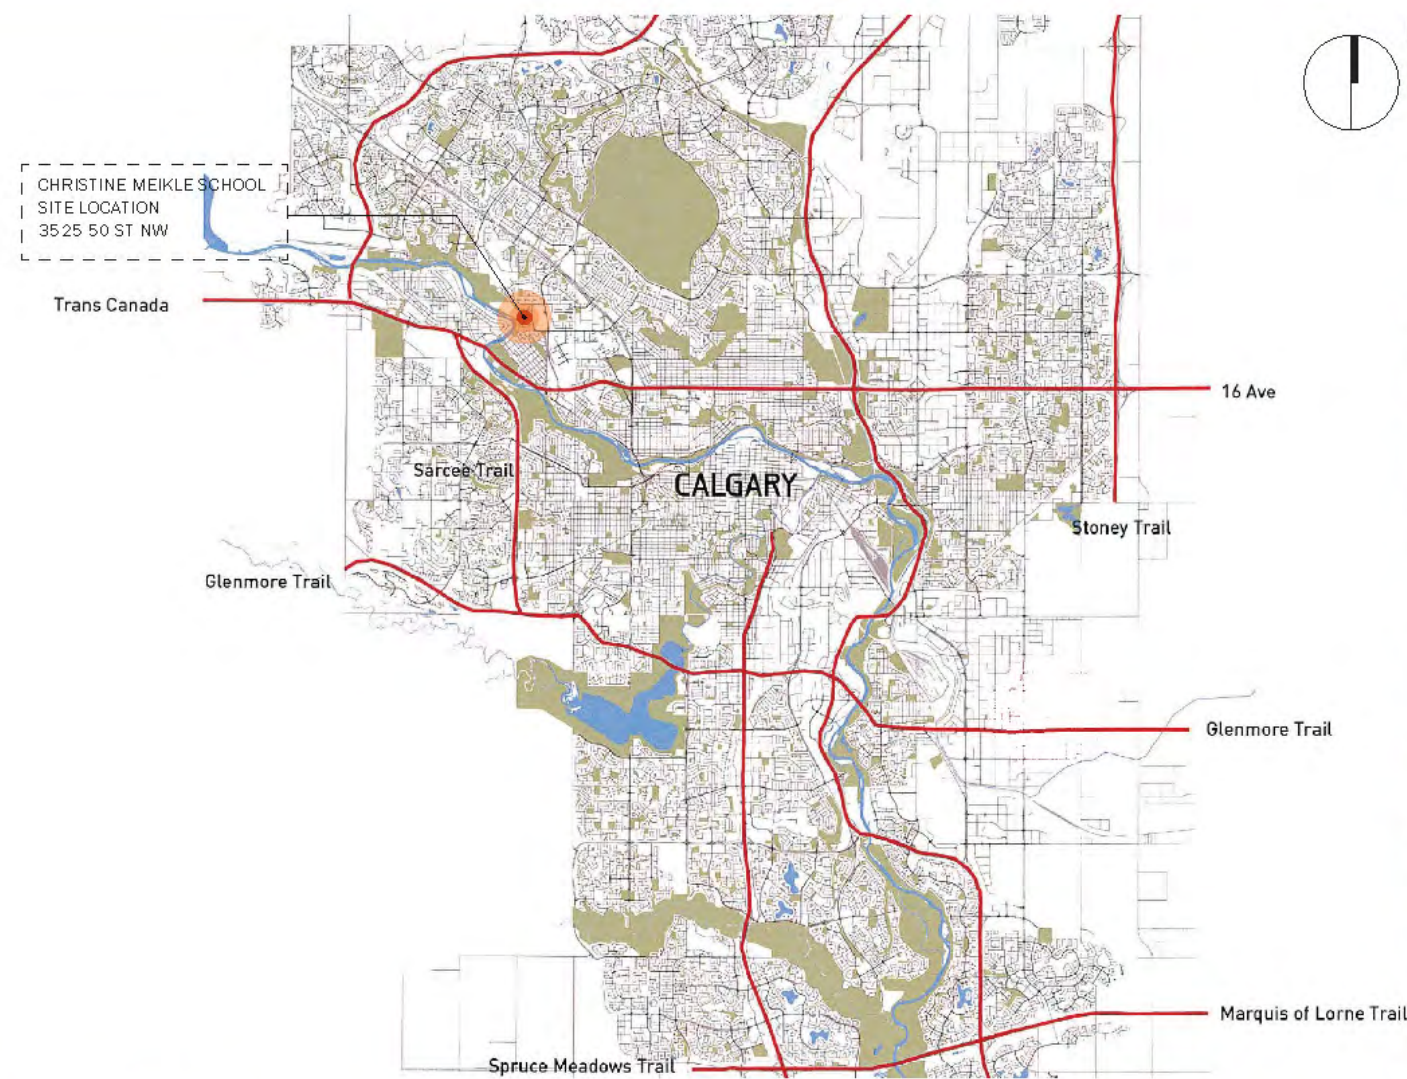

CHRISTINE MEIKLE SCHOOL CONTEXT IMAGES

CHRISTINE MEIKLE SCHOOL
CONTEXTUAL SITE PLAN

- BUS ROUTE (ONE-WAY)
- STAFF AND VISITOR ROUTES (ONE-WAY)
- STUDENT ENTRANCES
- SECONDARY ENTRANCE

- BUILDING FOOTPRINT
- PRIMARY PARKING AREA
- SECONDARY/STAFF PARKING AREA
- OUTDOOR INSTRUCTIONAL AREA
- SCHOOL COURTYARD

CHRISTINE MEIKLE SCHOOL
PERSPECTIVE VIEWS

VIEW 1

VIEW 2

BIRD'S EYE FROM NORTH EDGE OF PROPERTY

VIEW 3