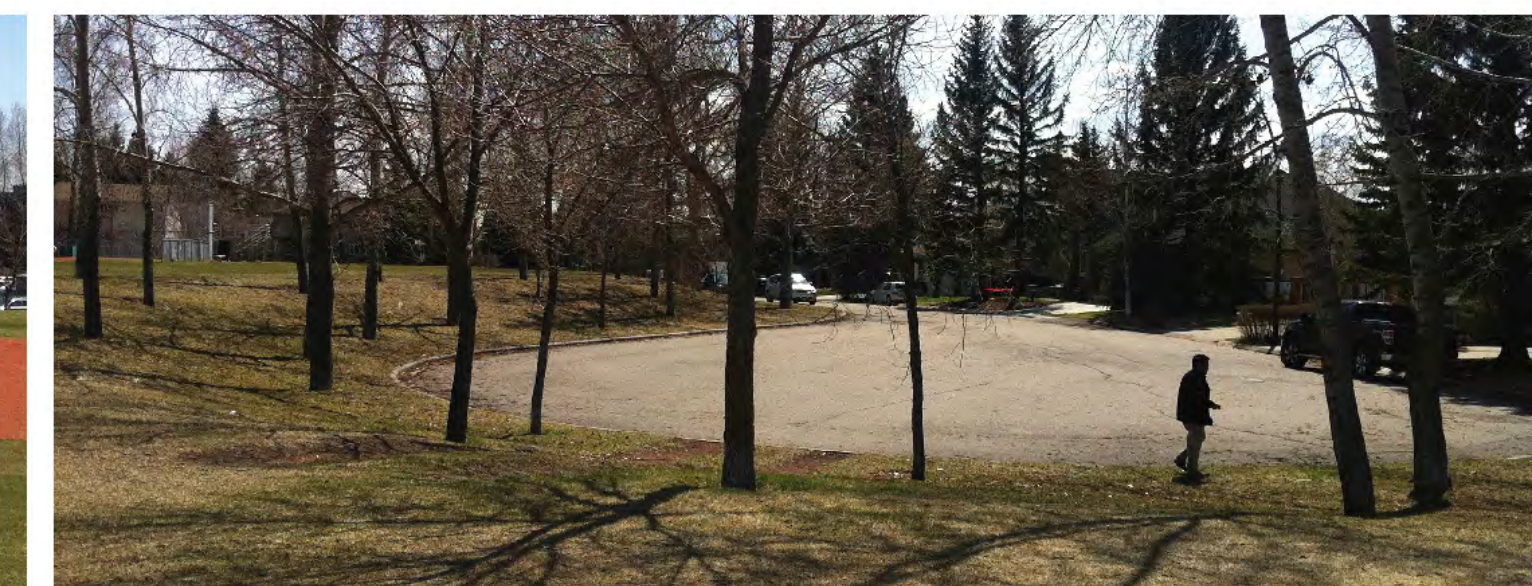

CHRISTINE MEIKLE SCHOOL CONTEXT IMAGES

CHRISTINE MEIKLE SCHOOL
CONTEXTUAL SITE PLAN

- BUS ROUTE (ONE-WAY)
- STAFF AND VISITOR ROUTES (ONE-WAY)
- STUDENT ENTRANCES
- SECONDARY ENTRANCE

- BUILDING FOOTPRINT
- PRIMARY PARKING AREA
- SECONDARY/STAFF PARKING AREA
- OUTDOOR INSTRUCTIONAL AREA
- SCHOOL COURTYARD

CHRISTINE MEIKLE SCHOOL
PERSPECTIVE VIEWS

VIEW 1

VIEW 2

BIRD'S EYE FROM NORTH EDGE OF PROPERTY

VIEW 3