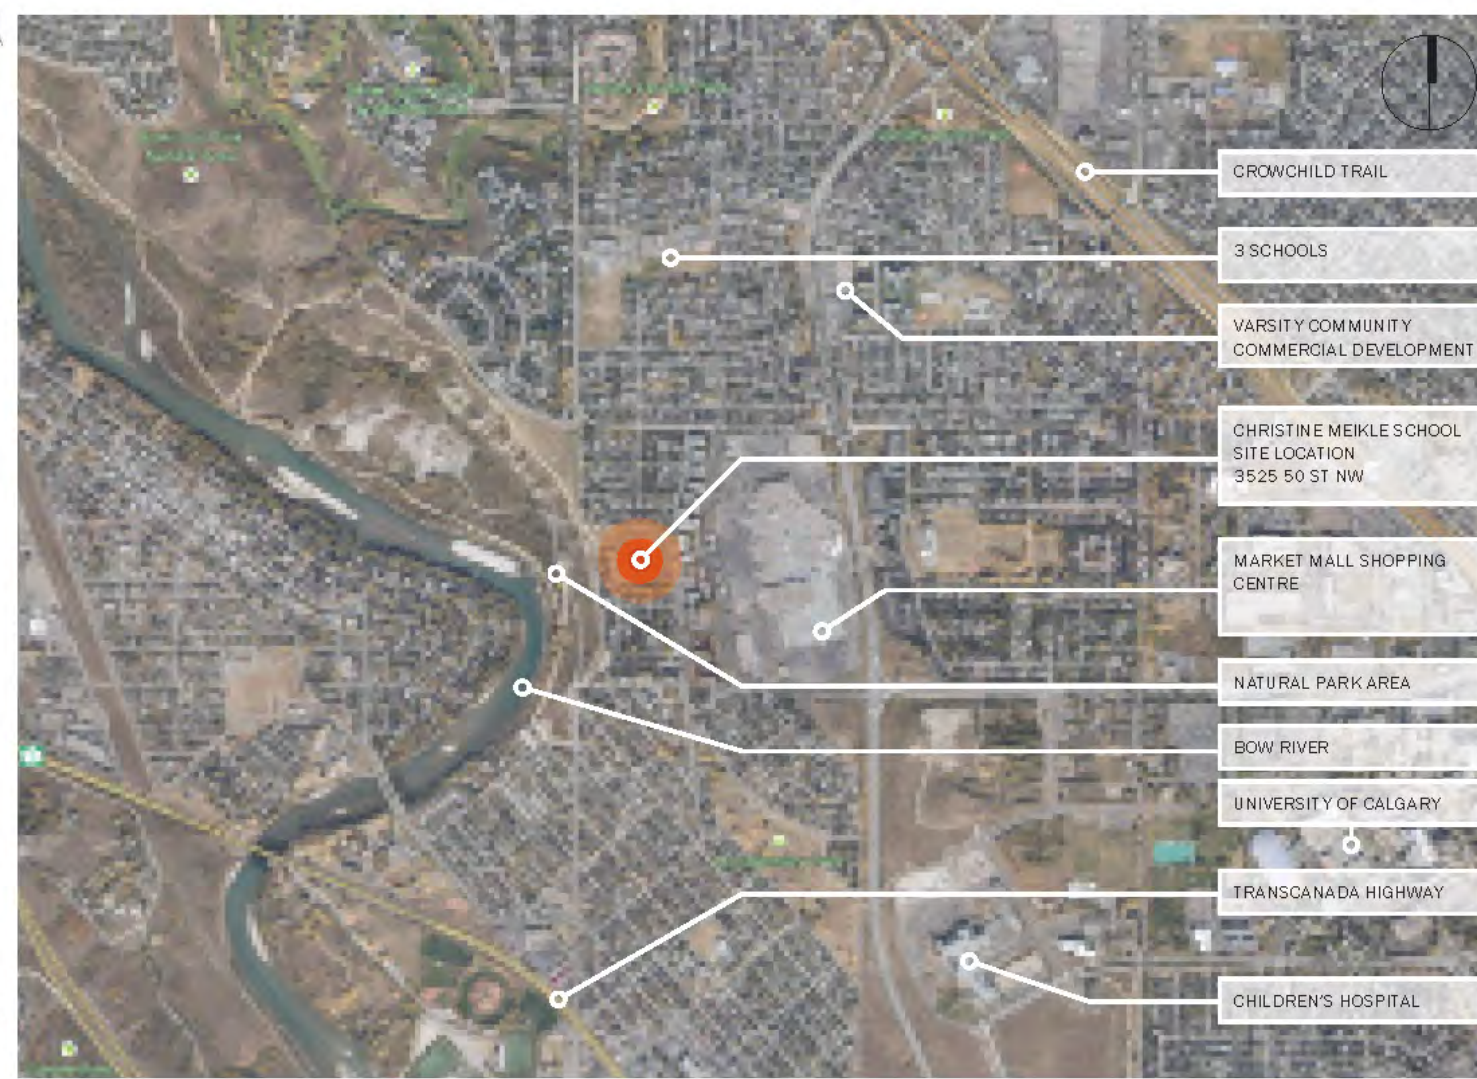

CHRISTINE MEIKLE SCHOOL CONTEXT IMAGES

CHRISTINE MEIKLE SCHOOL
CONTEXTUAL SITE PLAN

- BUS ROUTE (ONE-WAY)
- STAFF AND VISITOR ROUTES (ONE-WAY)
- STUDENT ENTRANCES
- SECONDARY ENTRANCE

- BUILDING FOOTPRINT
- PRIMARY PARKING AREA
- SECONDARY/STAFF PARKING AREA
- OUTDOOR INSTRUCTIONAL AREA
- SCHOOL COURTYARD

CHRISTINE MEIKLE SCHOOL
PERSPECTIVE VIEWS

VIEW 1

VIEW 2

BIRD'S EYE FROM NORTH EDGE OF PROPERTY

VIEW 3